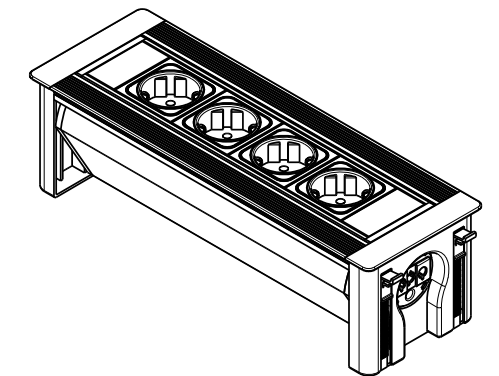

Product code

Quantity of outlet modules

Total length of box

Total length with mounting

Installation length

Length of cut-out

Width of cut-out (Europe)

Width of cut-out (ASIA/PACIFIC)

Benennung / Labeling:	Maßzeichnung	Netbox TURN / TURN Comfort
Revision:	A / 2013	Art.Nr: 2J...
Erstellt / Generated:	J. Brakemeier	Datum / Date: 31.10.2013